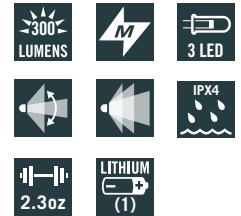

REMIX[®] PRO MPLS

NOW WITH WHITE, RED AND BLUE VISIBLE LIGHT, PLUS IR.

The new Remix Pro packs a bright 300 lumen spot beam, an array of Ultrabright LEDs in red, green and blue for administrative lighting, plus a flashing IR option. The headlamp will always turn on in low signature mode; holding the button down illuminates the high power spot beam. This headlamp is powered by a single CR123 battery providing excellent cold weather performance and light weight. Combine these features with a large on/off button, easy access battery door and a reliable asymmetrical bracket, and you can be sure that the Remix Pro is equipped to endure your next mission.

SPECS

POWER LAMP	300 Lumens 1 Maxbright LED 3 Ultrabright LEDs
BURN TIME	49 Hours
BATTERIES	1 CR123 (included)
WEIGHT	2.3oz / 66g
WATER RESISTANT	IPX4 (splashing water)
NSN	6230-01-633-4682

TECHNOLOGY

PERFORMANCE

4 Modes	⌚ Time	T. = Total Run Time / R. = Regulated Run Time
SPOT BEAM	T. 10h	
SPOT LOW	T. 17h	
FLOOD HIGH	T. 10h	
FLOOD LOW	T. 49h	

DISTANCE (m) 0 7 18 30 58

ROTATES 185°

LED COLOR OPTIONS